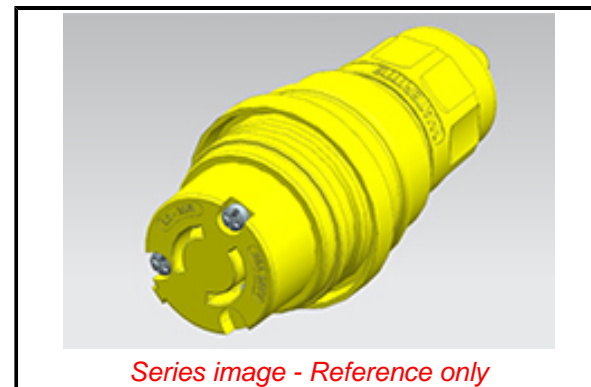

PLEASE CHECK WWW.MOLEX.COM FOR LATEST PART INFORMATION

Part Number: [1301460112](#)
Status: **Active**
Overview: [Watertite Extreme Wet-Location Wiring Solutions](#)
Description: Watertite Extreme Connector for Male Receptacle, 2 Pole/2 Wire, NEMA-L2-20, 250V, F2, Silicone Husk

Documents:

[Drawing \(PDF\)](#) [RoHS Certificate of Compliance \(PDF\)](#)
[Datasheet \(PDF\)](#)

Agency Certification

CSA LR6837

General

Product Family Wiring Devices
 Series [130146](#)
 IP Rating IP69K
 NEMA Configuration NEMA L2-20
 Overview [Watertite Extreme Wet-Location Wiring Solutions](#)
 Product Name Watertite Extreme
 Receptacle Type Single
 Specialty N/A
 Taxonomy Wiring Devices
 Type Connector
 UPC 78678871362

Physical

Cord Grip Body Size F2 1/2"
 Flange No
 Flip Lid No
 Gender Female
 Length N/A
 Locking Blade Yes
 Poles 2-pole/2-wire

Electrical

Cord Type N/A
 Current - Maximum per Contact 20.0A
 GFCI No
 Lighted Connector No
 Voltage - Maximum 250V

Material Info

Engineering Number 27W07MB

Reference - Drawing Numbers

Sales Drawing 1301460112-000

Series image - Reference only

EU ELV

Not Reviewed

EU RoHS